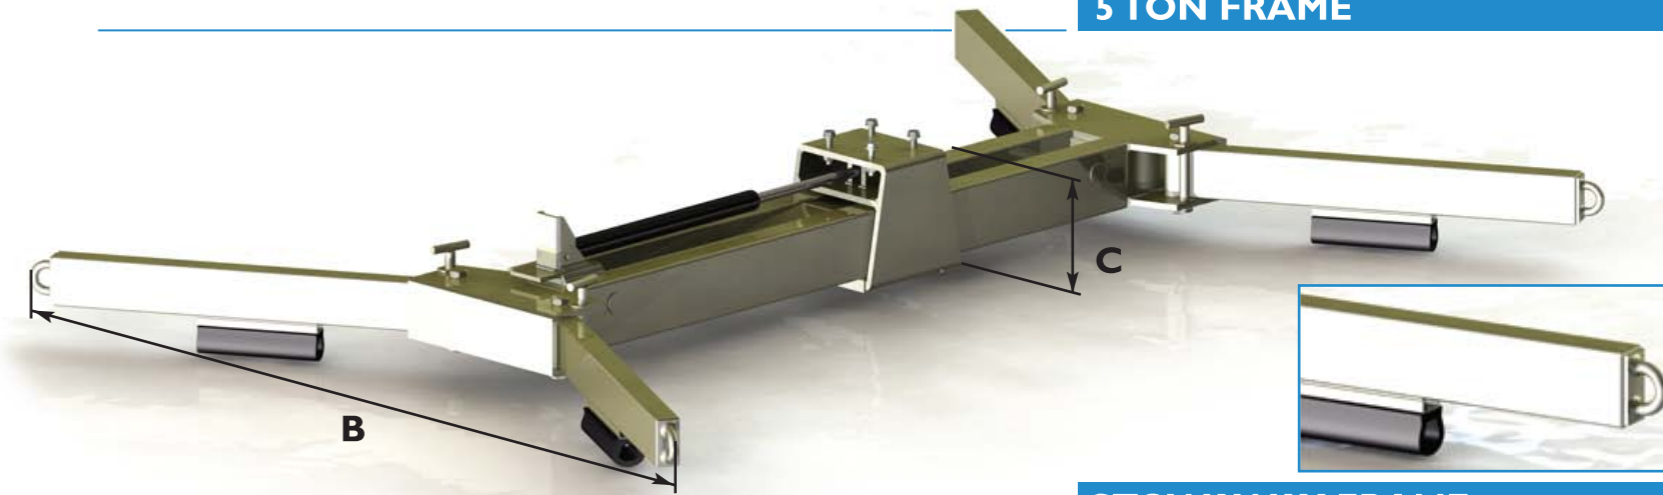

FRAME TYPE

Lifting Capacity SWL Kg	2500	2500	3500	3500	5000
Configuration	Fixed	Stowaway	Fixed	Stowaway	Stowaway

DIMENSIONS (mm)

A	2900	2600	2900	2900	3046
B	1950	2000	1950	2000	2060
C	240	240	240	240	345
D	N/A	400	N/A	400	480
E	N/A	2040	N/A	2040	2240
Weight kg	260	258	270	268	410

INCLUDED EXTRAS

4 x Damage free wheel clamps (zinc plated)	✓	✓	✓	✓	✓
1200mm or 1520mm long lifting straps	✓	✓	✓	✓	✓
Painted	✓	✗	✓	✗	✗
Zinc plated	✗	✓	✗	✓	✓

OPTIONAL EXTRAS

KM04F Continuous hydraulic rotator	✓	✓	✓	✓	✓
Manual rotator	✓	✓	✓	✓	✓
Suspension connecting link	✓	✓	✓	✓	✓
Pipe kits (various)	✓	✓	✓	✓	✓
Short lifting extension straps	✓	✓	✓	✓	✓

5 TON FRAME

STOWAWAY FRAME

FIXED FRAME

FOLDED STOWAWAY FRAME

Tip N Lift

Since 1986 Tip N Lift have been at the forefront of the lorry-crane installation and body building industry. Our real area of expertise lies in both the domestic and international recovery industry. At our State of the Art premises we are fully equipped to deal with all your requirements. We are the pioneers of Damage Free Total Lift system used by many Local Authorities and Police Forces throughout the UK as well as private recovery contractors. Our obsession with continuous improvement ensures we use the latest manufacturing techniques and equipment to maintain our market leader status. We also provide a crane mounting service using software programs that accurately calculate the stability of your vehicle under load, ensuring it performs to your requirements.