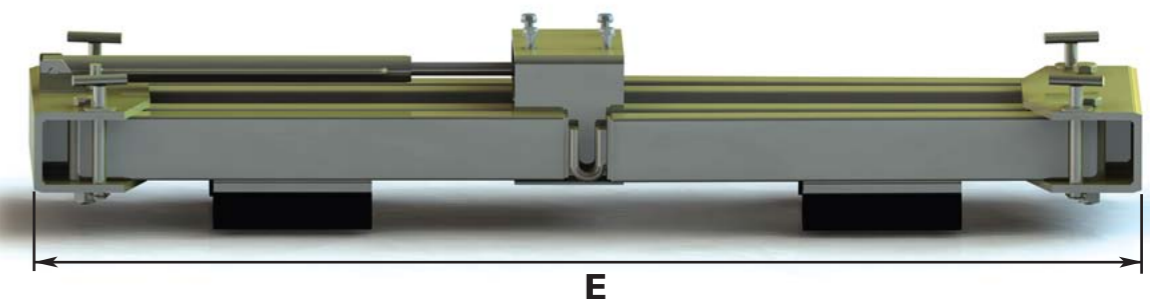

INCLUDED EXTRAS

4 x Damage free wheel clamps (zinc plated)	✓	✓	✓	✓	✓
1200mm or 1520mm long lifting straps	✓	✓	✓	✓	✓
Painted	✓	✗	✓	✗	✗
Zinc plated	✗	✓	✗	✓	✓

OPTIONAL EXTRAS

KM04F Continuous hydraulic rotator	✓	✓	✓	✓	✓
Manual rotator	✓	✓	✓	✓	✓
Suspension connecting link	✓	✓	✓	✓	✓
Pipe kits (various)	✓	✓	✓	✓	✓
Short lifting extension straps	✓	✓	✓	✓	✓

5 TON FRAME

STOWAWAY FRAME

FIXED FRAME

FOLDED STOWAWAY FRAME

Tip N Lift

Since 1986 Tip N Lift have been at the forefront of the lorry-crane installation and body building industry. Our real area of expertise lies in both the domestic and international recovery industry. At our State of the Art premises we are fully equipped to deal with all your requirements. We are the pioneers of Damage Free Total Lift system used by many Local Authorities and Police Forces throughout the UK as well as private recovery contractors. Our obsession with continuous improvement ensures we use the latest manufacturing techniques and equipment to maintain our market leader status. We also provide a crane mounting service using software programs that accurately calculate the stability of your vehicle under load, ensuring it performs to your requirements.