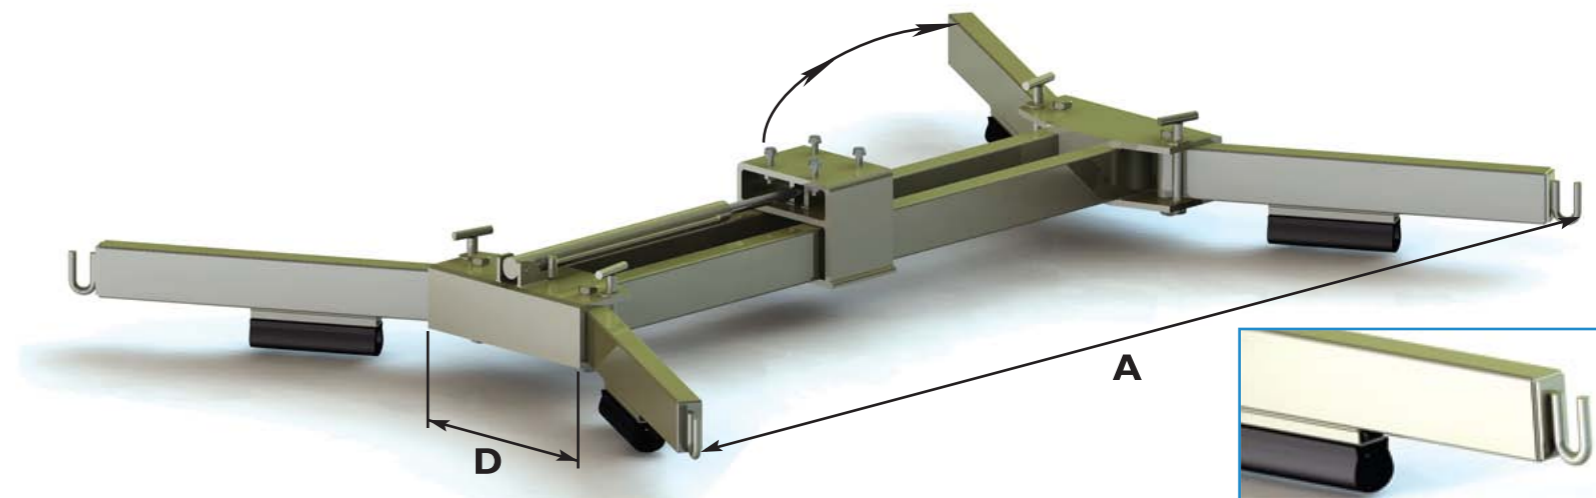

INCLUDED EXTRAS

4 x Damage free wheel clamps (zinc plated)	✓	✓	✓	✓	✓
1200mm or 1520mm long lifting straps	✓	✓	✓	✓	✓
Painted	✓	✗	✓	✗	✗
Zinc plated	✗	✓	✗	✓	✓

OPTIONAL EXTRAS

KM04F Continuous hydraulic rotator	✓	✓	✓	✓	✓
Manual rotator	✓	✓	✓	✓	✓
Suspension connecting link	✓	✓	✓	✓	✓
Pipe kits (various)	✓	✓	✓	✓	✓
Short lifting extension straps	✓	✓	✓	✓	✓

5 TON FRAME

STOWAWAY FRAME

FIXED FRAME

FOLDED STOWAWAY FRAME

Tip N Lift

Since 1986 Tip N Lift have been at the forefront of the lorry-crane installation and body building industry. Our real area of expertise lies in both the domestic and international recovery industry. At our State of the Art premises we are fully equipped to deal with all your requirements. We are the pioneers of Damage Free Total Lift system used by many Local Authorities and Police Forces throughout the UK as well as private recovery contractors. Our obsession with continuous improvement ensures we use the latest manufacturing techniques and equipment to maintain our market leader status. We also provide a crane mounting service using software programs that accurately calculate the stability of your vehicle under load, ensuring it performs to your requirements.