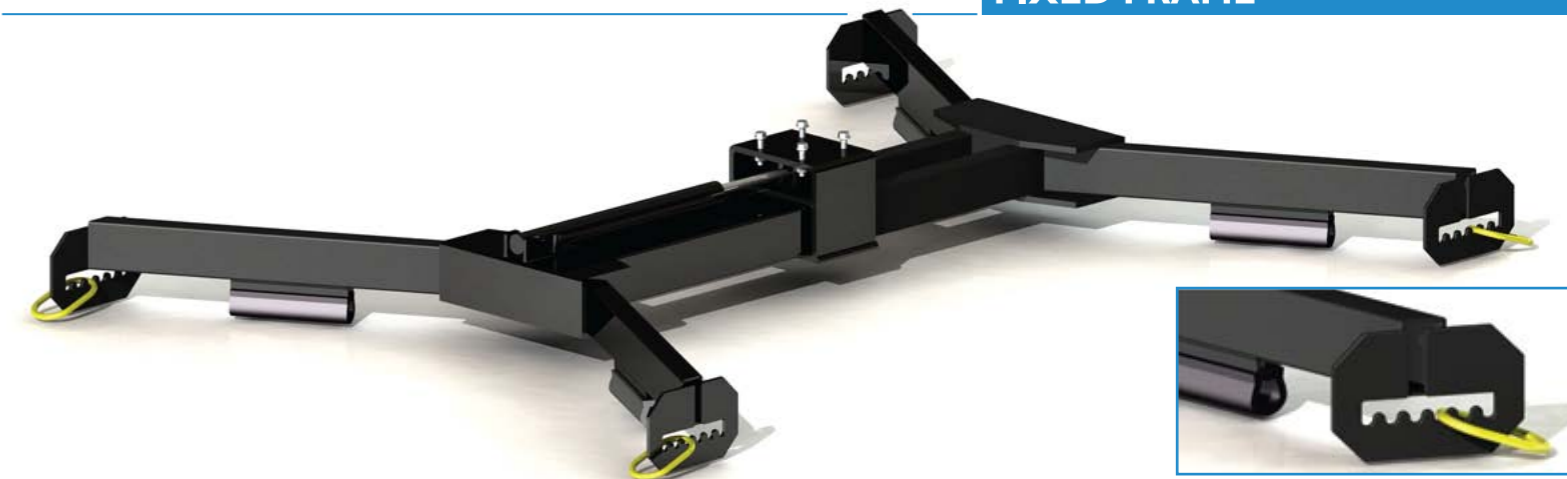

INCLUDED EXTRAS

4 x Damage free wheel clamps (zinc plated)	✓	✓	✓	✓	✓
1200mm or 1520mm long lifting straps	✓	✓	✓	✓	✓
Painted	✓	✗	✓	✗	✗
Zinc plated	✗	✓	✗	✓	✓

OPTIONAL EXTRAS

KM04F Continuous hydraulic rotator	✓	✓	✓	✓	✓
Manual rotator	✓	✓	✓	✓	✓
Suspension connecting link	✓	✓	✓	✓	✓
Pipe kits (various)	✓	✓	✓	✓	✓
Short lifting extension straps	✓	✓	✓	✓	✓

5 TON FRAME

STOWAWAY FRAME

FIXED FRAME

FOLDED STOWAWAY FRAME

Tip N Lift

Since 1986 Tip N Lift have been at the forefront of the lorry-crane installation and body building industry. Our real area of expertise lies in both the domestic and international recovery industry. At our State of the Art premises we are fully equipped to deal with all your requirements. We are the pioneers of Damage Free Total Lift system used by many Local Authorities and Police Forces throughout the UK as well as private recovery contractors. Our obsession with continuous improvement ensures we use the latest manufacturing techniques and equipment to maintain our market leader status. We also provide a crane mounting service using software programs that accurately calculate the stability of your vehicle under load, ensuring it performs to your requirements.