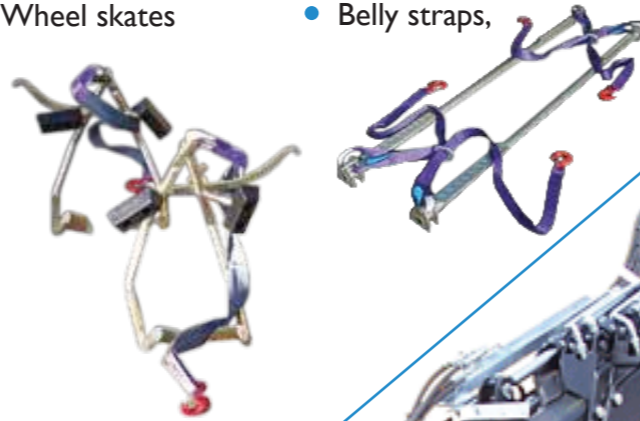

LIFTING ACCESSORIES

Tip N Lift offer all the required accessories. With bespoke accessories available on request. Some of the more popular accessories are listed below:

- Winches
- Wheel covers
- Spreader bars
- LED lighting
- Wire ropes
- Air Tanks
- Ratchets & Straps
- Air bags
- Pulley blocks
- Wheel sliders
- Baskets
- Chains
- Wheel skates
- Belly straps,
- Lockers
- QVR grabs